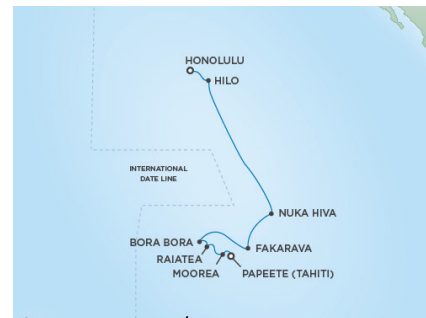

## HONOLULU TO AUCKLAND

### Seven Seas Mariner | 01 - 30 November 2018 | 29 Nights

Join Lyn on this hosted luxury cruise on board the incomparable Seven Seas Mariner from Honolulu to Papeete enjoying the delights of Hawaii and French Polynesia, then continuing on from Papeete back to Auckland, visiting Samoa, Tonga, Fiji and Norfolk Island along the way. Or, choose only one sector and still enjoy all the benefits of our hosted holiday including shipboard credit and hosted events

*Choose from up to 63 FREE shore excursions*